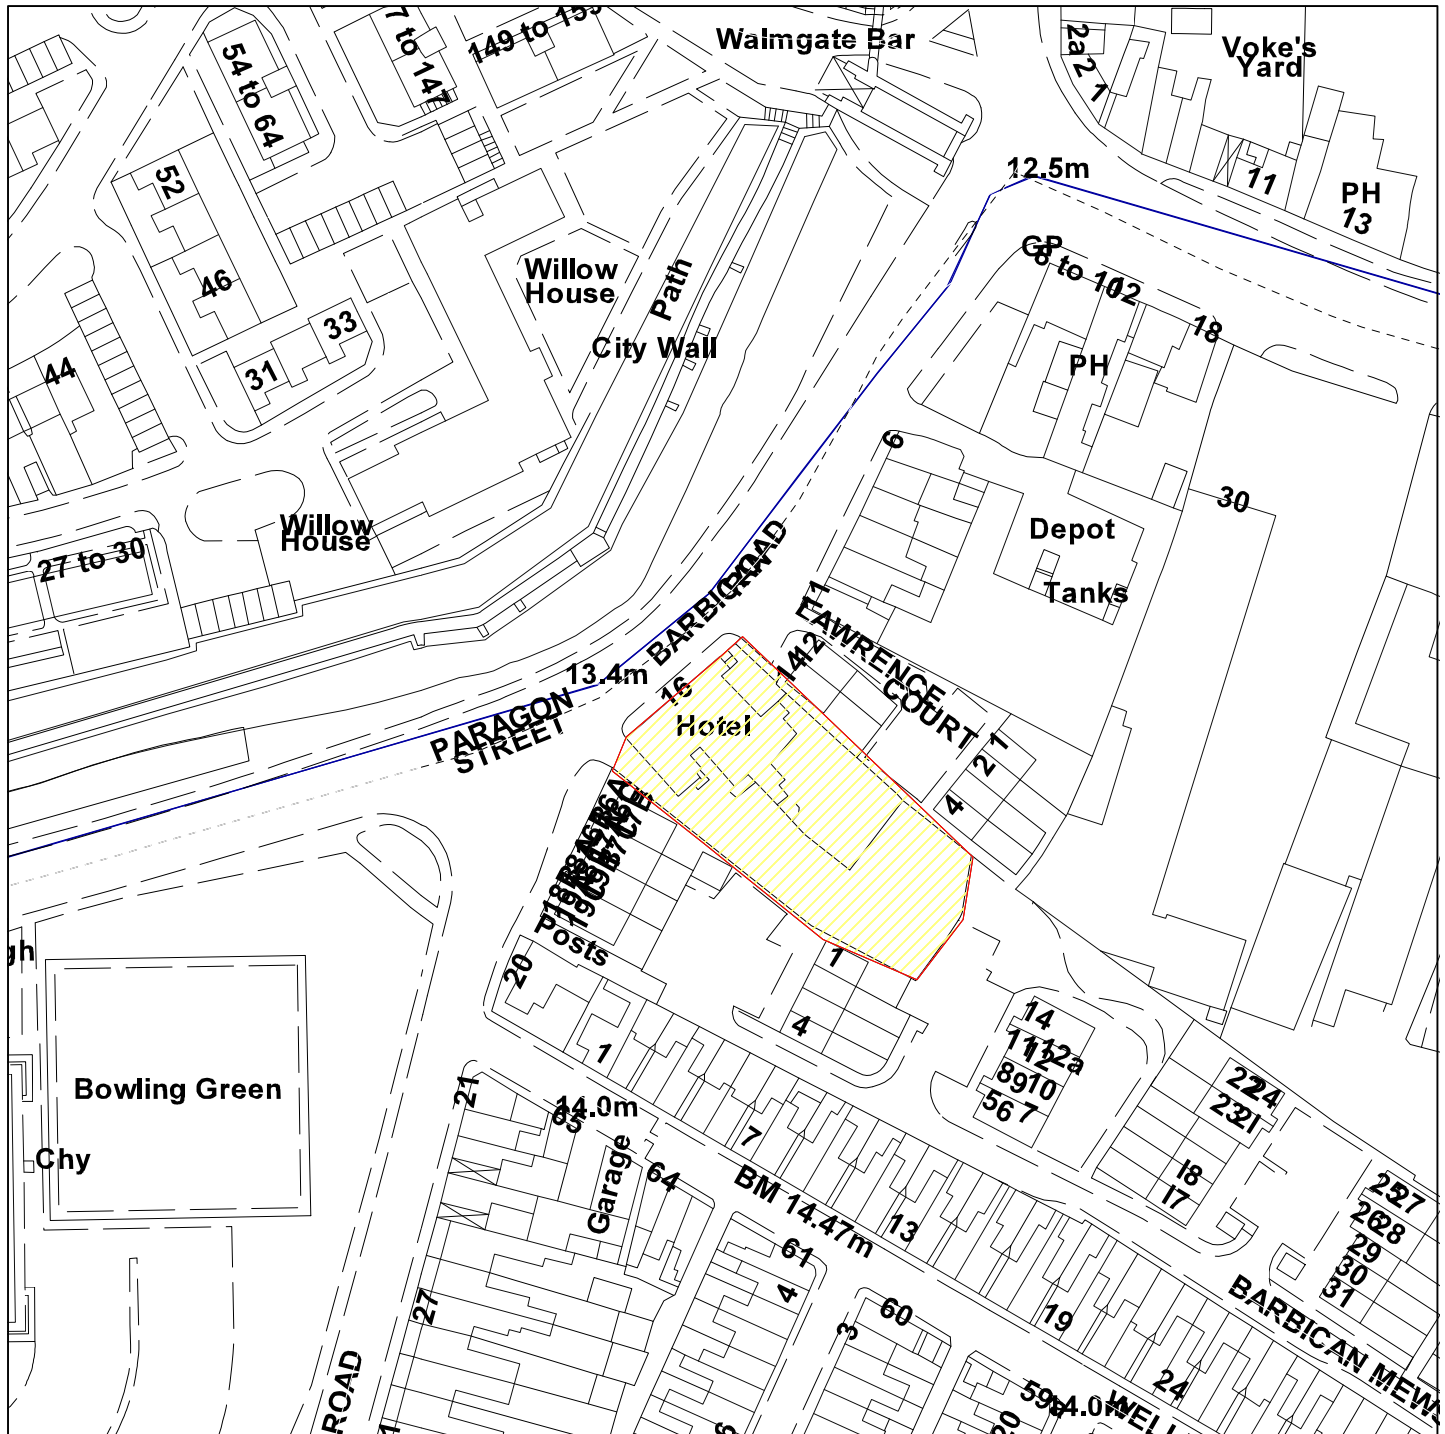

Royal Dragon, Barbican Road

08/02081/FULM

GIS by ESRI (UK)

Scale : 1:1250

Reproduced from the Ordnance Survey map with the permission of the Controller of Her Majesty's Stationery Office © Crown Copyright 2000.

Unauthorised reproduction infringes Crown Copyright and may lead to prosecution or civil proceedings.

Produced using ESRI (UK)'s MapExplorer 2.0 - <http://www.esriuk.com>

Organisation	City Of York Council
Department	City Strategy
Comments	Application Site
Date	05 December 2008
SLA Number	Not Set